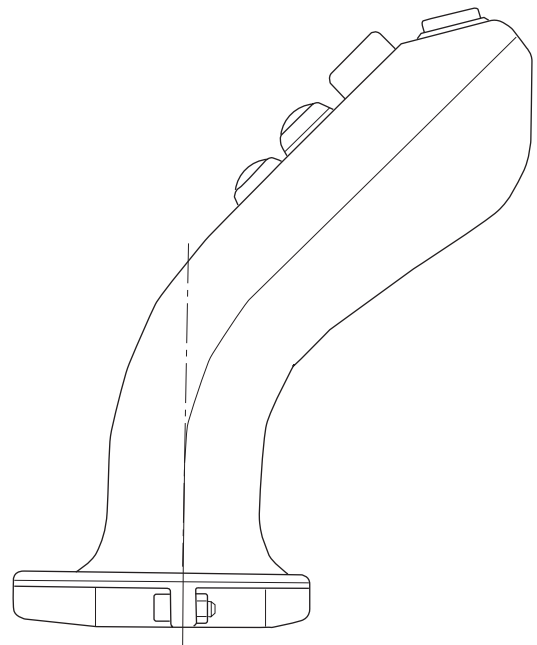

CALDARO

HANDLE MODELS

H03A COBRA

Standard Dimensions

(unit: mm)

H03B COBRA

Subject to change without prior notice. We refer to our general terms and conditions.

	Contact:	e-mail info@caldaro.com	Main +46 (0)8 736 1270
		internet www.caldaro.com	United Kingdom 0800 169 7950
© Caldarò - JAI			Germany +49 (0)6136 760 5600