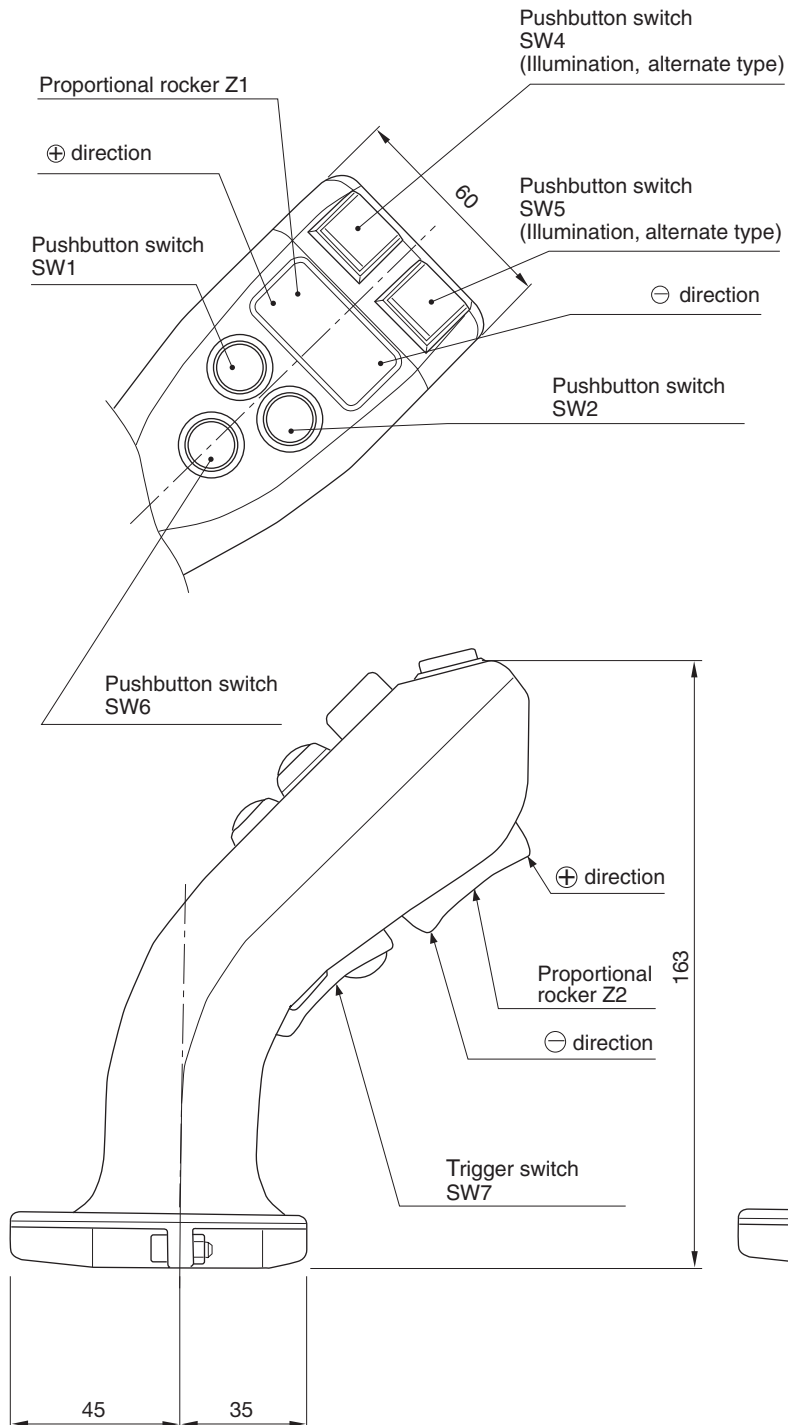

CALDARO

HANDLE MODELS

H03A COBRA

Standard Dimensions

(unit: mm)

H03B COBRA

Subject to change without prior notice. We refer to our general terms and conditions.

	Contact:	e-mail info@caldaro.com	Main +46 (0)8 736 1270
		internet www.caldaro.com	United Kingdom 0800 169 7950
© Caldarò - JAI			Germany +49 (0)6136 760 5600